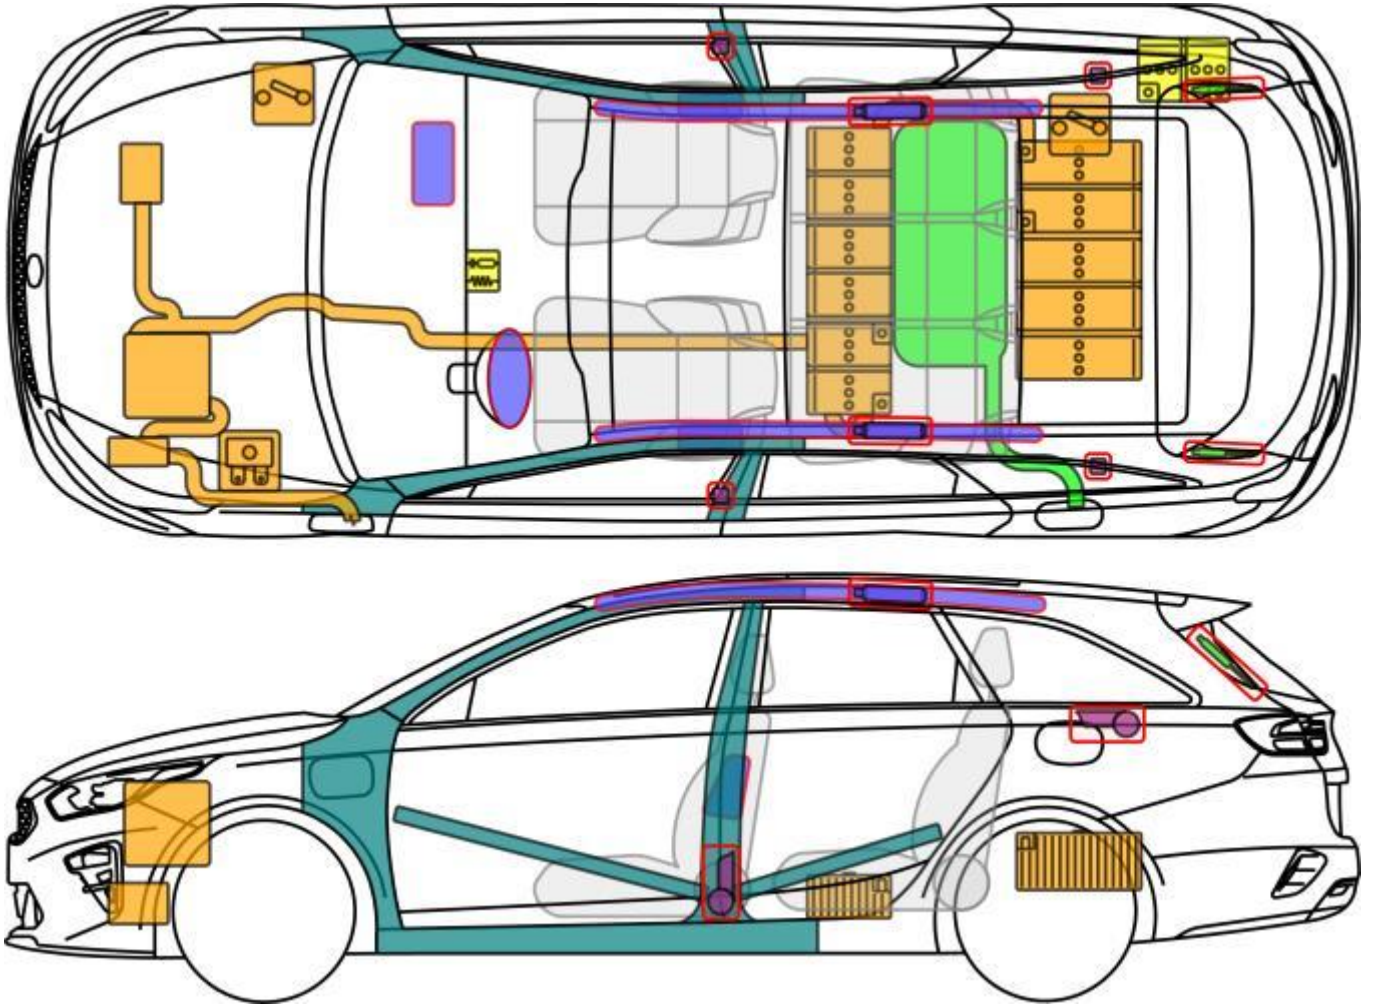

Ceed sw PHEV (CD)

Sportswagon from 2020

Legend

	Airbag		Reinforcement		SRS control unit		High voltage battery
	Stored gas inflator		Automatic roll bar		12 V Battery		High voltage cable/ -component
	Seatbelt pretensioner		Cylinder		Fuel tank		High voltage emergency disconnect