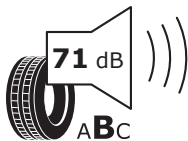

ENERG

NEXENTIRE

17597

235/55R19 105 V XL

C1

A

B

C

D

E

A

A

B

C

D

E

B